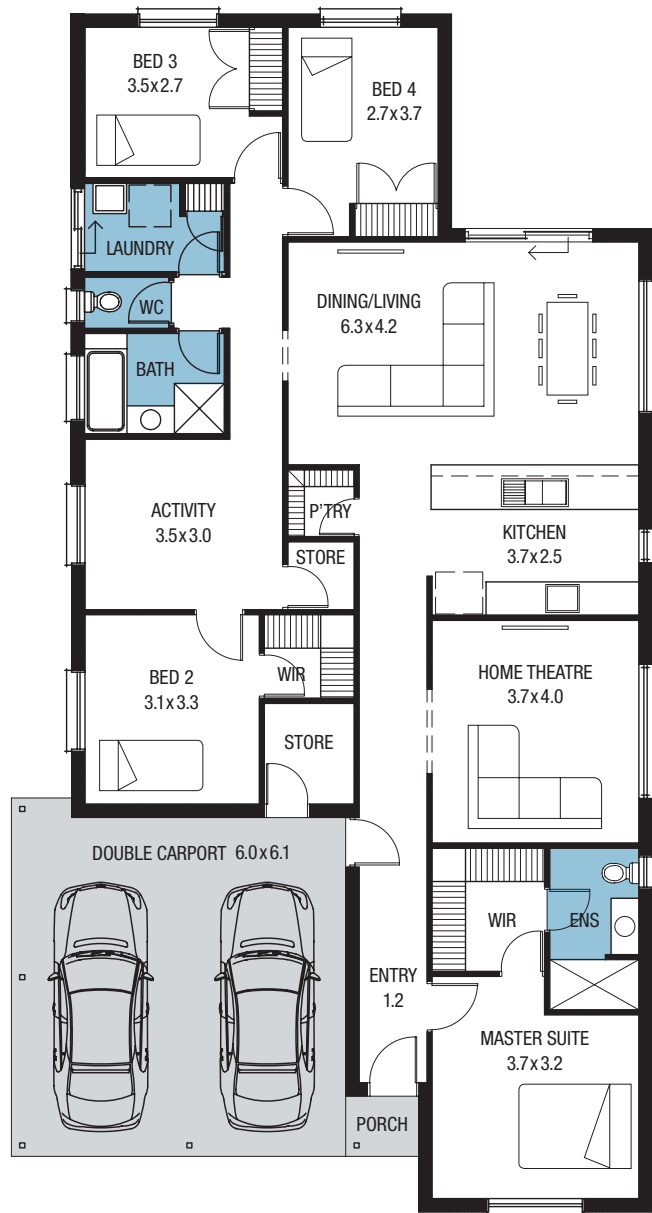

Need room for a large family? The 4 bedroom Baltimore does it all and it's only 11.5 metres wide! A central home theatre and activity room gives everyone their own space and the large kitchen is just perfect for the master chef.

Home width	11.51m
Home depth	21.47m
Living	172.58m <sup>2</sup>
Carport	37.08m <sup>2</sup>
Total area	211.07m <sup>2</sup>

Modifications available for this floorplan. Ask us to find out more!

Scan the QR code with your phone to see all of our display locations.