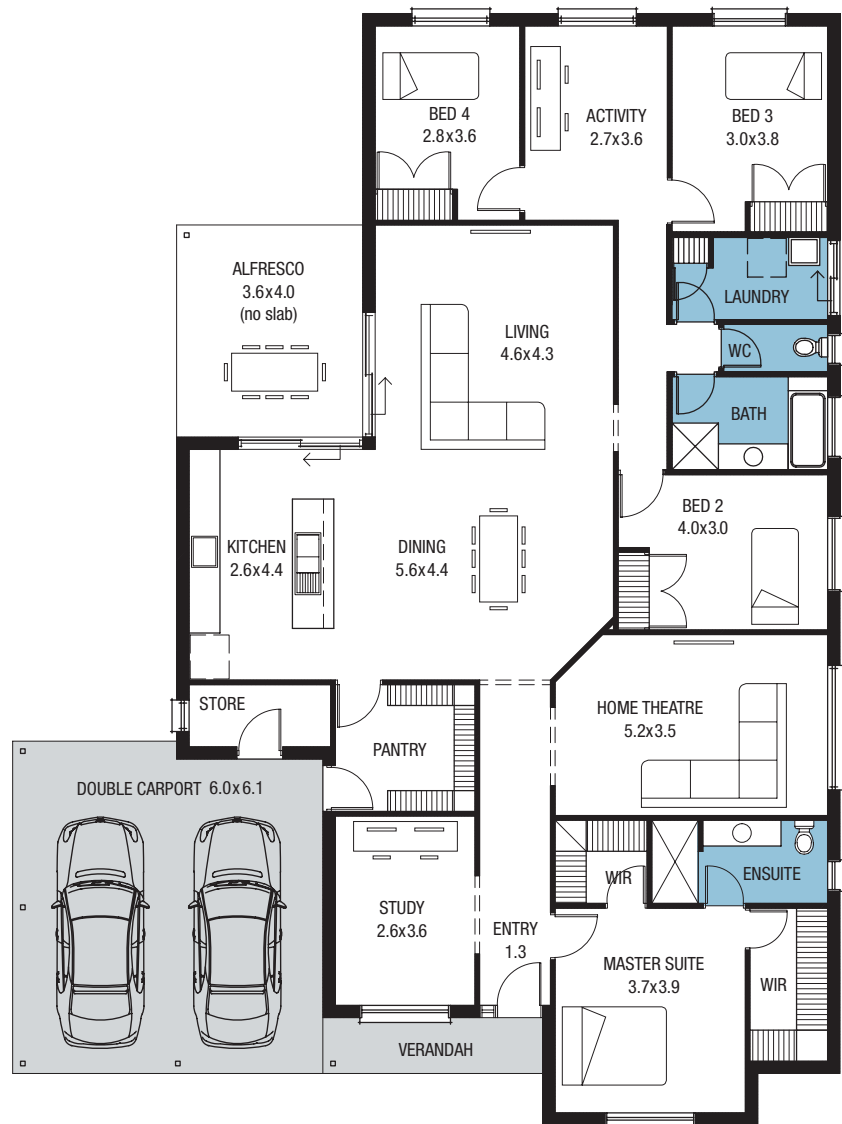

The 4 bedroom Louisiana Alfresco has room for everyone. Brimming with functional features like a huge pantry with direct carport access, an external store, a central alfresco area and a study that can also be used as a home office.

Home width	16.00m
Home depth	21.35m
Living	214.52m ²
Double carport	38.26m ²
Total area	271.99m ²

Scan the QR code with your phone to see all of our display locations.