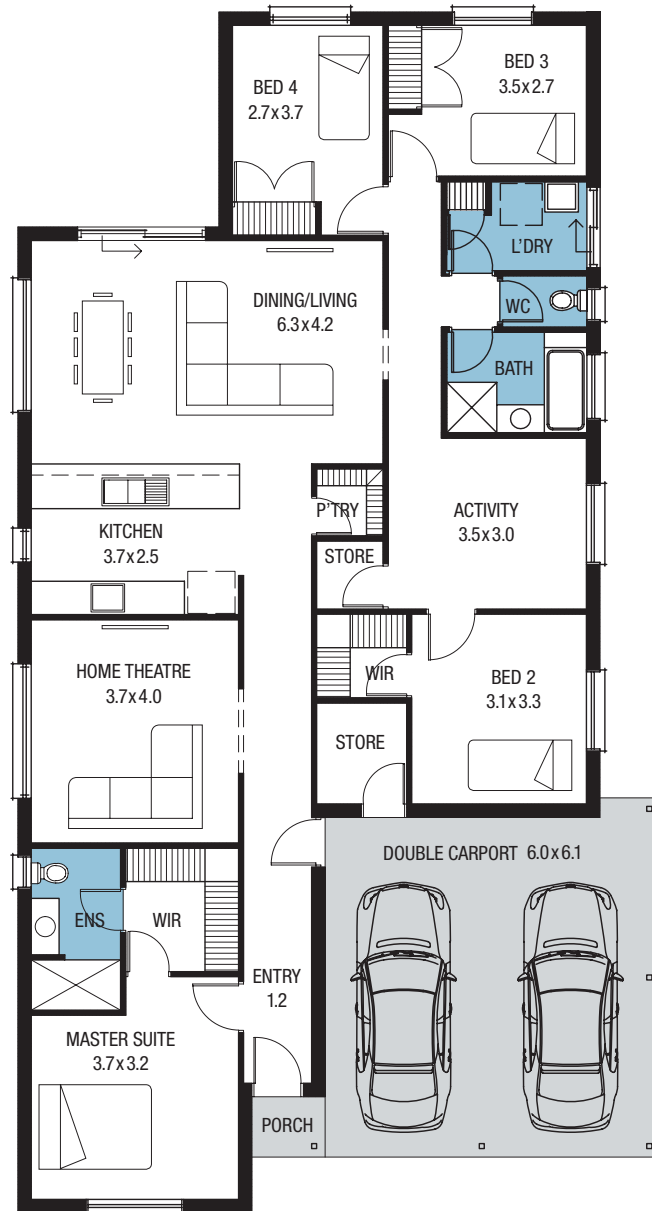

Need room for a large family? The 4 bedroom Baltimore does it all and it's only 11.5 metres wide! A central home theatre and activity room gives everyone their own space and the large kitchen is just perfect for the master chef.

Home width	11.51m
Home depth	21.47m
Living	172.58m ²
Carport	37.08m ²
Total area	211.07m ²

Modifications available for this floorplan. Ask us to find out more!

Scan the QR code with your phone to see all of our display locations.