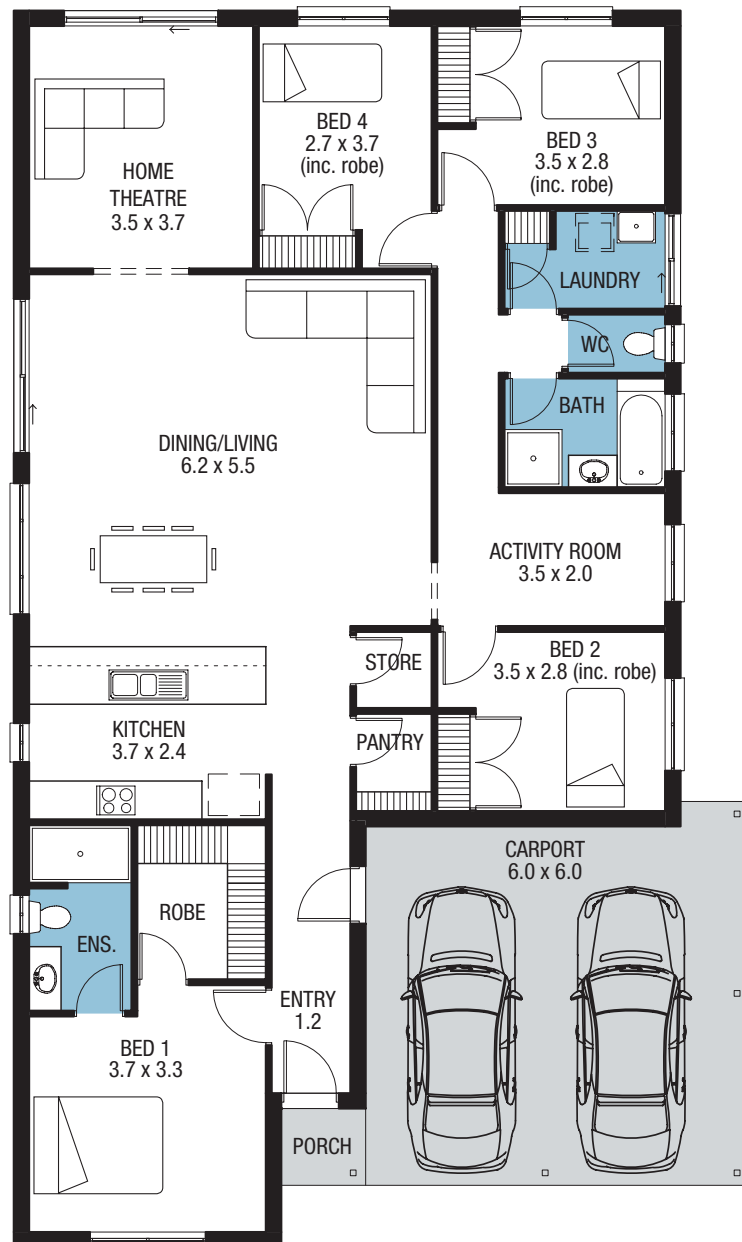

Whether you are relaxing at the end of the work day, or entertaining friends on the weekend, the spacious Utah does it all. The activity room is ideal for quiet homework time and the dedicated home theatre is a must-have for movie buffs!

Home width	11.5m
Home depth	19.33m
Living	166.19m ²
Double carport	34.08m ²
Total area	201.85m ²

Modifications available for this floorplan. Ask us to find out more!

Scan the QR code with your phone to see all of our display locations.