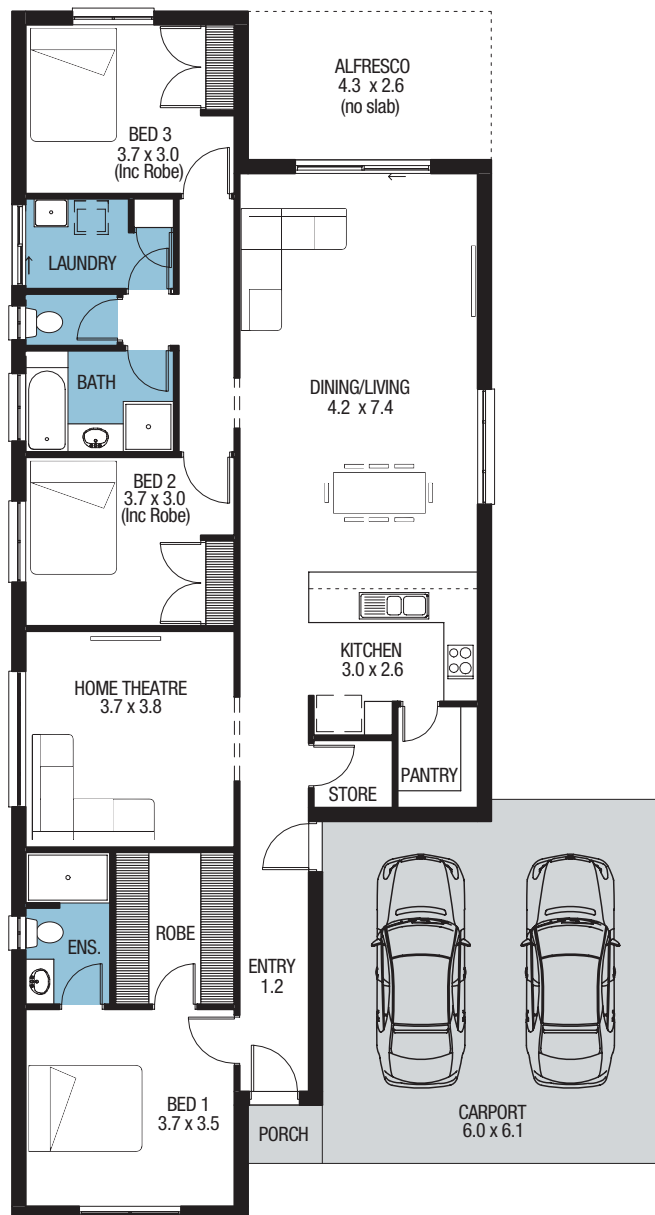

With indoor and outdoor entertaining areas plus a home theatre, the Idaho offers loads of flexibility. There's ample storage including an extra-large walk-in robe in the master suite, walk-in pantry, separate linen and built in robes in the bedrooms.

Home width	11.51m
Home depth	21.47m
Living	147.37m ²
Double carport	37.65m ²
Total area	197.79m ²

Modifications available for this floorplan. Ask us to find out more!

Scan the QR code with your phone to see all of our display locations.