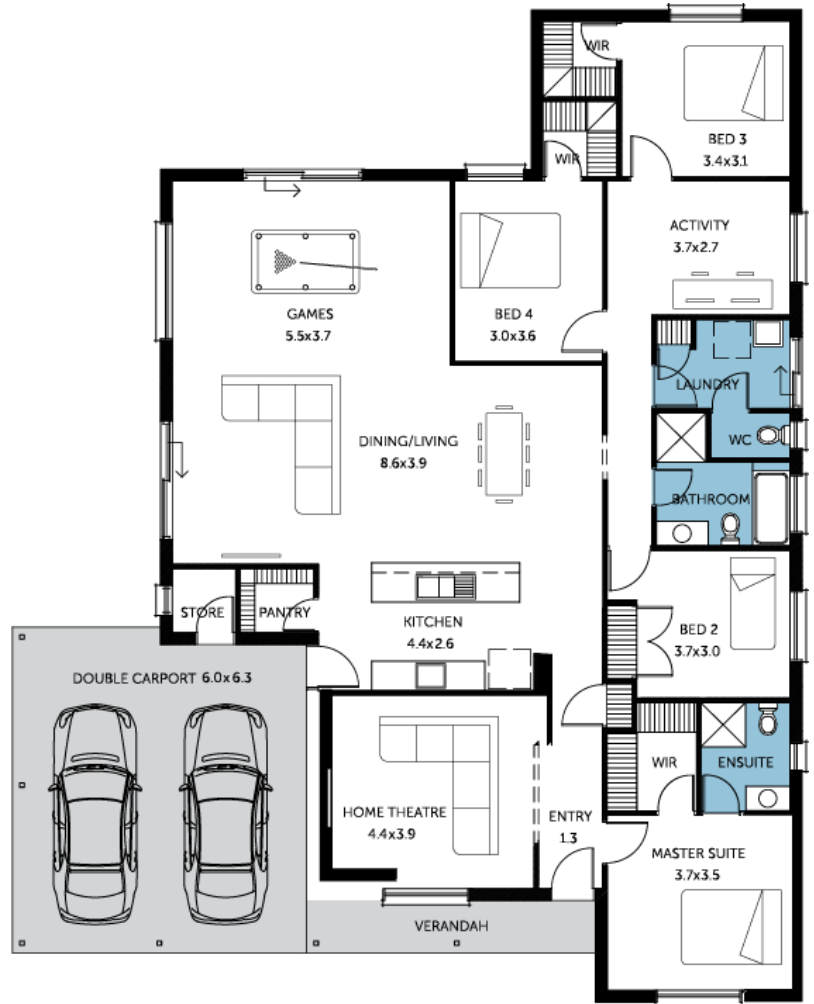

House and Land

from **\$502,500***

LOT 56
 Azure Road
 Strathalbyn
 'Arizona'

Lot Size 950.00m²
 Design Arizona
 Block Size 950m²
 House Size 249m² / 26.80sqsq
 Width 16.07m

 4
  3
  2
  2

**Lucky you,
all these
impressive
features are
included with
this home**

2.7m Ceilings

\$10,000 Land Discount

\$10,000 House Discount

Ducted Reverse Cycle Air Conditioner

Family Frontage 1, as pictured

Carpet flooring to bedrooms and home theatre

Timber laminate flooring to remainder

Single-span Panel Lift Door & Auto Unit to Garage

Overhead Cupboards to Kitchen, incl. over fridge