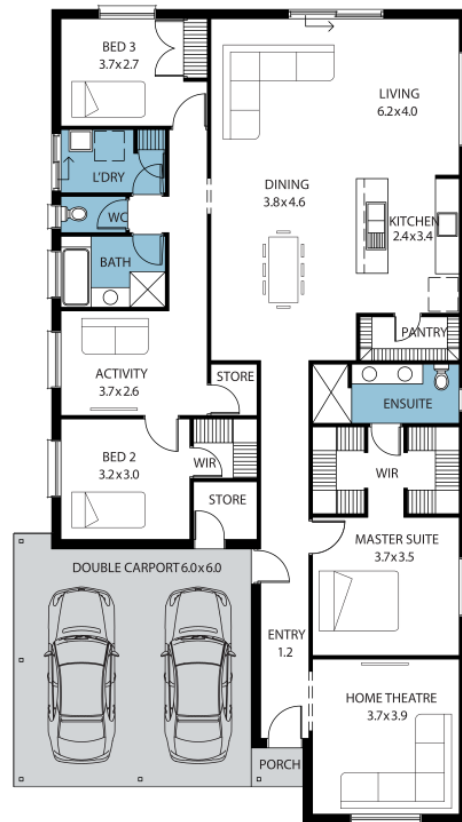

House and Land

from
\$399,630*

LOT 1032
Mozart Circuit
Evanston Gardens
'Memphis'

Lot Size 450.00m²
Design Memphis
Block Size 450m²
House Size 217m² / 23.45sqg
Width 11.51m

 3  3  2  2

**Lucky you,
all these
impressive
features are
included with
this home**

2.7m Ceilings

\$10,000 House Discount

Ducted Reverse Cycle Air Conditioner

Frontage 5, as pictured

Carpet & Timber Laminate flooring

Single-span Panel Lift Door & Auto
Unit to Garage

Overhead Cupboards to Kitchen, incl.
over fridge