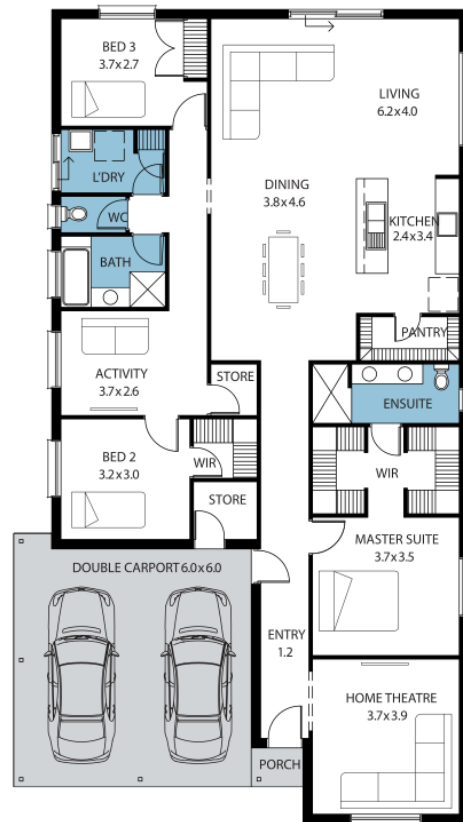

House and Land

from **\$426,203***

LOT 408
New Road
Munno Para West
'Memphis'

Lot Size 446.00m²
Design Memphis
Block Size 446m²
House Size 217m² / 23.45sqg
Width 11.51m

 3
  3
  2
  2

**Lucky you,
all these
impressive
features are
included with
this home**

Showhouse on display at Miravale Estate

\$10,000 build discount applied
(Limited time offer)

Double garage single-span panel-lift door with remote control

Ducted Reverse Cycle Air Conditioning

2700mm ceiling height

Carpet to Bedrooms & Timber Laminate to the remainder

Overhead cupboards to Kitchen, including over fridge

Stainless Steel Cooktop, Oven, Westinghouse Retractable Rangehood

Dishwasher & Microwave provision