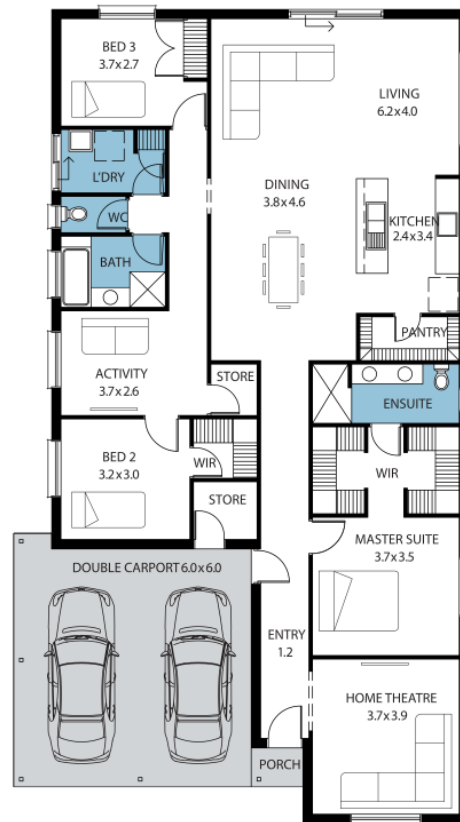

House and Land

from **\$485,164***

LOT 55
Starfish Drive
Aldinga Beach
'Memphis'

Lot Size 375.00m²
Design Memphis
Block Size 375m²
House Size 217m² / 23.45sqg
Width 11.51m

 3
  3
  2
  2

**Lucky you,
all these
impressive
features are
included with
this home**

Frontage as selected or your choice

Upgraded double span panel-lift door
& remotes

Upgraded to 2700mm ceiling height/25
degrees pitch/450 mm eaves

Flooring allowance (Carpets/Timber
laminata)

Ducted reverse cycle air-conditioning

Flyscreens & locks to windows

Insulation to external walls & ceiling

900mm high mirror to Ensuite & Bath

Colorbond roof included

Stain steel appliances to Kitchen

Flat breakfast bar to Kitchen

Overhead cupboards to Kitchen