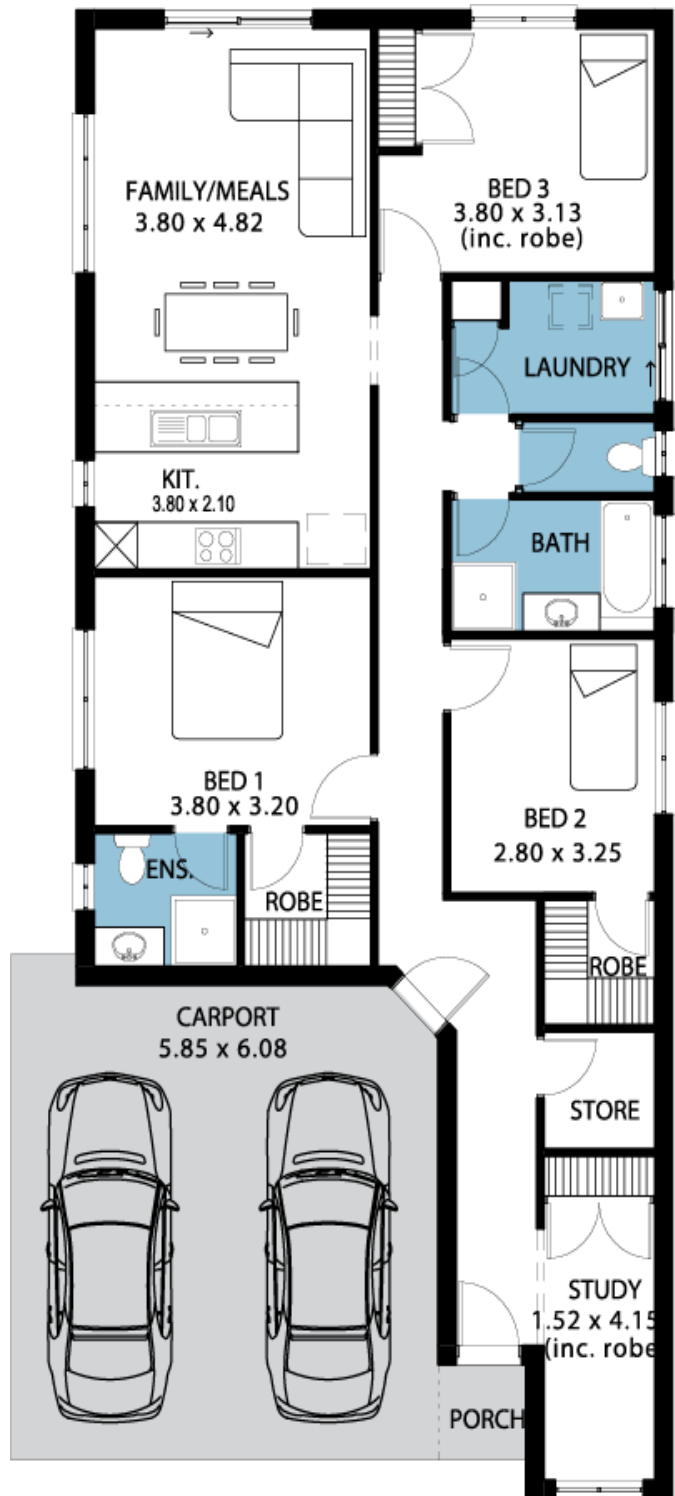

House and Land

from **\$494,805***

LOT 999
 Rainy Street
 Aldinga Beach
 'Anaheim'

Lot Size 678.00m²
 Design Anaheim
 Block Size 678m²
 House Size 158m² / 17.01sqm
 Width 9.00m

 3
  1
  2
  2

**Lucky you,
all these
impressive
features are
included with
this home**